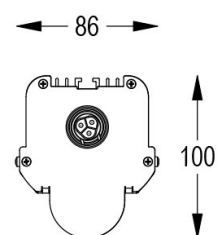

06/07/21 - The data in this document may be changed without notice in order to improve the product or to correct any errors.