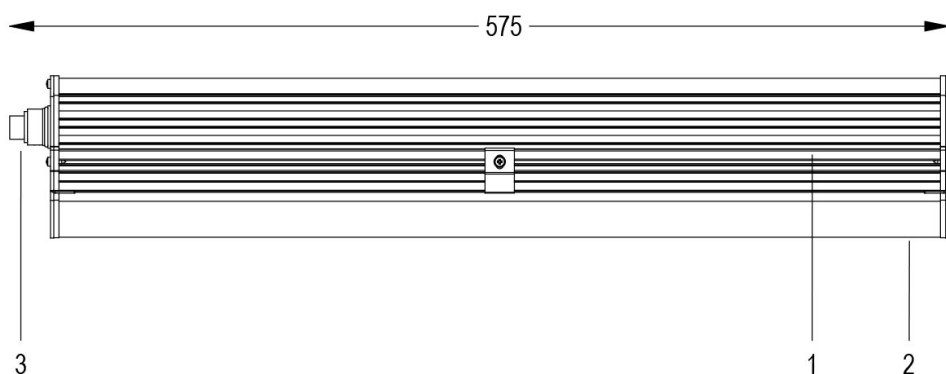

06/07/21 - The data in this document may be changed without notice in order to improve the product or to correct any errors.