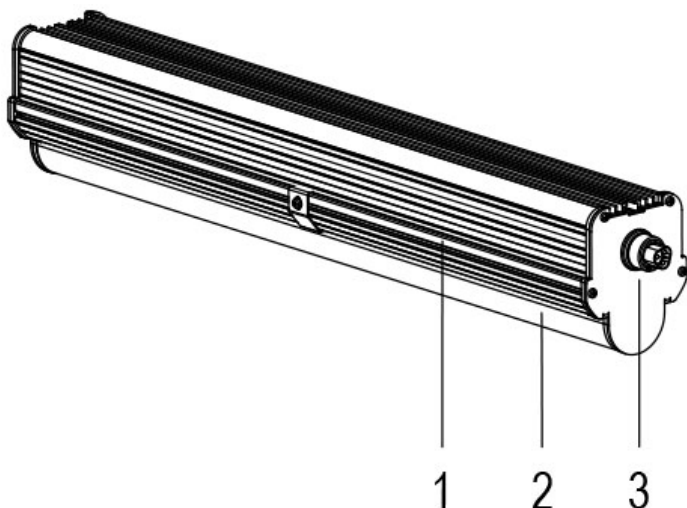

GILBERT 500 PC 4000K EMERGENCY

Cod. 9612356864

EMERGENCY ONLY VERSION

Industrial luminaire, with high-power LED, for indoor and outdoor use, in environments protected from atmospheric conditions, with polycarbonate diffuser screen with high visual comfort. The anodized aluminium body aids maximum cooling efficiency, essential for a long life of the LEDs.

Technical data:

Power supply	220-240 V AC
Maximum power	3.9W
Cos phi	>0.95
Electrical insulation class	I
Connection	CONNECTOR
Beam angle	120°
Number of LEDs	96
CCT colour temperature	4000K
Emergency luminous flux	710 lumens
Colour rendering	CRI>80
Body	ANODIZED ALUMINIUM
Weight	2.4 kg
IP protection rating	54
Working position	SUSPENSION
Cooling system	NATURAL CONVECTION
Ambient temperature limits	-20°C/+40°C
Markings	CE